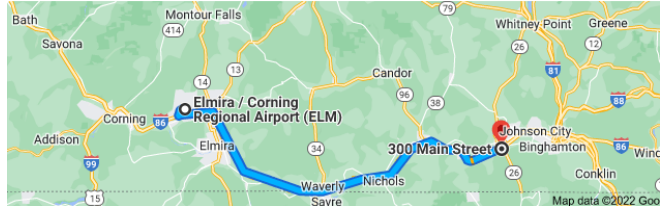

Directions to Dupill Group NY Office

Elmira / Corning Regional Airport (ELM)

300 Main Street, Suite 6
Vestal, NY 13850
Phone (724) 845-7300

55 Minutes

Get on I-86 E from Sing Sing Rd and Kahler Rd N
3 min (1.7 mi)

Follow I-86 E and NY-17 E to NY-434 E in Owego.
Take exit 66 from NY-17 E
47 min (51.0 mi)

Follow NY-434 E to Main St in Vestal
8 min (5.3 mi)

300 Main St
Vestal, NY 13850

Wilkes-Barre Scranton Int'l Airport (AVP) – 1 Hour 13 Minutes

Syracuse Hancock International Airport (SYR) – 1 Hour 26 Minutes

Hotel Recommendations

Tru by Hilton Binghamton Vestal

3512 Vestal Pkwy E
Vestal, NY 13850
(607) 644-9111
9 minutes

Courtyard by Marriott Binghamton

3801 Vestal Pkwy E
Vestal, NY 13850
(607) 644-1000
9 minutes