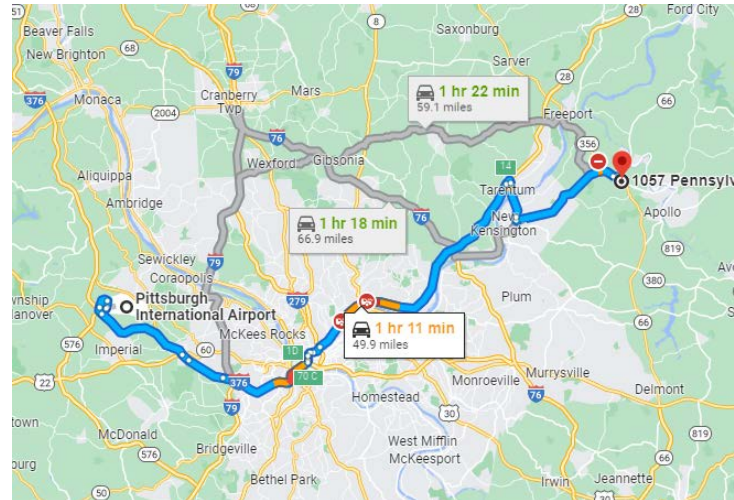

Directions to Dupill Group Corporate Office

Directions From Pittsburgh International Airport (PIT)

1057 State Route 356
Leechburg, PA 15656
Phone (724) 845-7300

1 Hour 3 Minutes

Get on I-376 E in Findlay Township from Airport Blvd
3 min (2.1 mi)

Follow I-376 E and PA-28 N to PA-366 E/Bull Creek Rd.
Take exit 14 from PA-28 N
39 min (36.7 mi)

Take PA-56 E to PA-356 S in Allegheny Township
17 min (11.2 mi)

1057 PA-356
Leechburg, PA 15656

Hotel Recommendations

SpringHill Suites by Marriott Pittsburgh Mills

3015 Pittsburgh Mills Blvd
Tarentum, PA 15084
(724) 274-1064
25 minutes

Holiday Inn (ask for the Dupill Group Corporate Rate)

6552 US-22
Delmont, PA 15626
(724) 468-1050
25 minutes

Hampton Inn Pittsburgh/Monroeville

3000 Mosside Blvd
Monroeville, PA 15146
(412) 380-4000
36 minutes